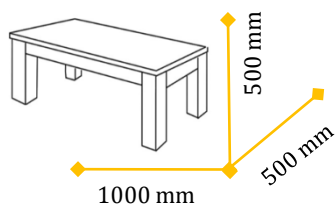

DIMENSIONS